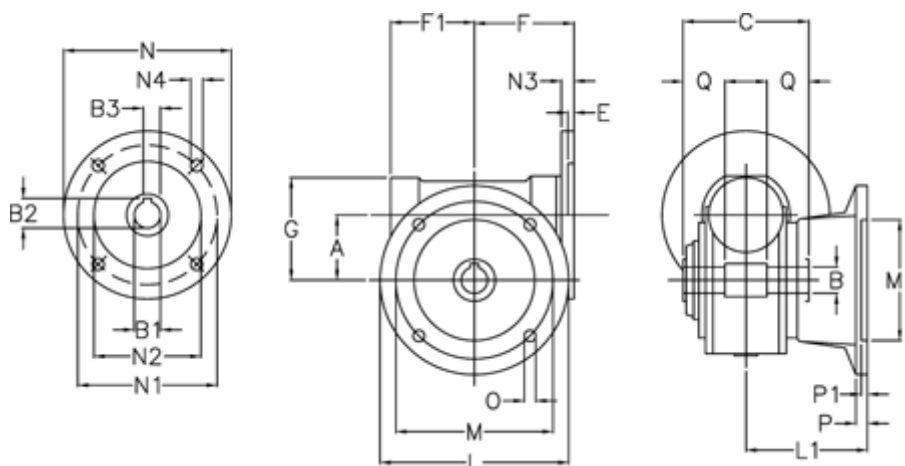

Article number: 390218501544010

Description: Worm gear
VF 185-F2-15-100B5, without lubrication

Measures

A	= 185.4	F1	= 205	N2	= 180
B	= 60 H7	G	= 267	N3	= 16
B1 E7	= 28	L	= 400	N4	= 13
B2	= 31.3	L1	= 255	O	= 22
B3 H9	= 8	M	= 350	P	= 22
C	= 190	M1	= 280	P1	= 20
E	= 4	N	= 250	Q	= 65
F	= 217	N1	= 215		